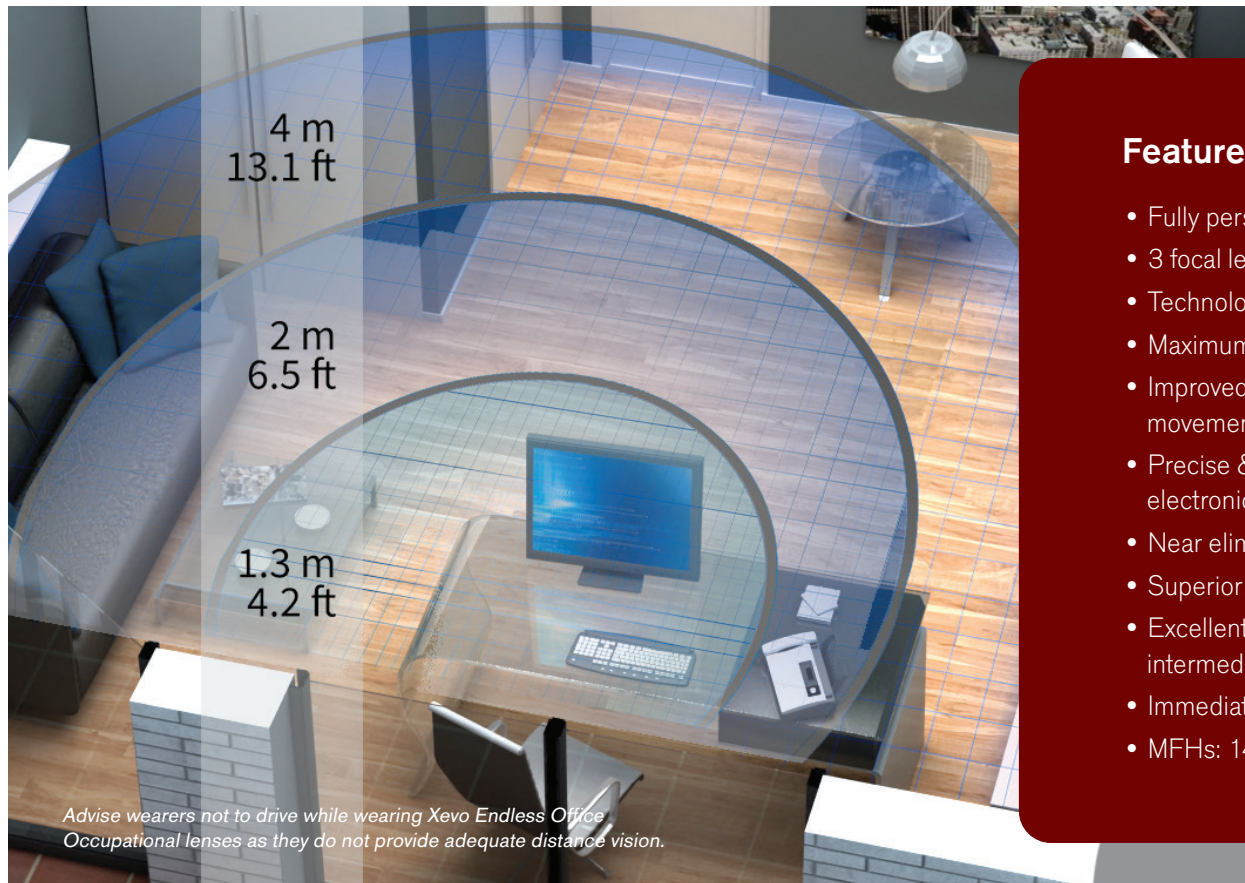

Xevo Endless Office Occupational

With the emergence of remote work, more and more presbyopic professionals (i.e. teachers, programmers, architects) spend a large part of the day using their intermediate and near vision. As optical professionals, it is our duty to offer them a comfortable lenses that meet their visual needs.

Single vision lenses correct for one point in the distance, and progressive lenses have limited intermediate viewing areas. **Xevo Endless Office Occupational** lenses adjust to wearers' needs and offer unmatched near and intermediate vision.

These lenses incorporate **IOT Digital Ray-Path 2 Technology**, making them fully customizable and reducing oblique aberrations to further expand the wearers visual range.

An occupational lens with a wider near and intermediate vision range.

Precise focus in the accommodative object space

IOT Digital Ray-Path 2 Technology adds the intelligent use of the wearer's own accommodation to optimize the lens for a range of focal distances. **Xevo Endless Office Occupational** lenses have drastically reduced oblique aberrations across the entire visual field and offer the wearer greater comfort, impeccable visual quality, and more precise focus.

Ideal Wearer

Those who spend extended periods of time viewing objects in near and intermediate distances. New presbyopes and remote workers. Wearers with all types of prescription and addition powers.

Features & Benefits

- Fully personalized occupational lens
- 3 focal lengths available: 1.3 m | 2 m | 4 m
- Technology: IOT Digital Ray-Path 2
- Maximum intermediate & near visual fields
- Improved postural ergonomics avoiding unnecessary head movements
- Precise & comfortable focusing, especially when using electronic devices
- Near elimination of peripheral blur
- Superior visual quality for viewing digital devices
- Excellent dynamic vision, easy transition between near & intermediate visual fields
- Immediate adaptation
- MFHs: 14 & 18 mm